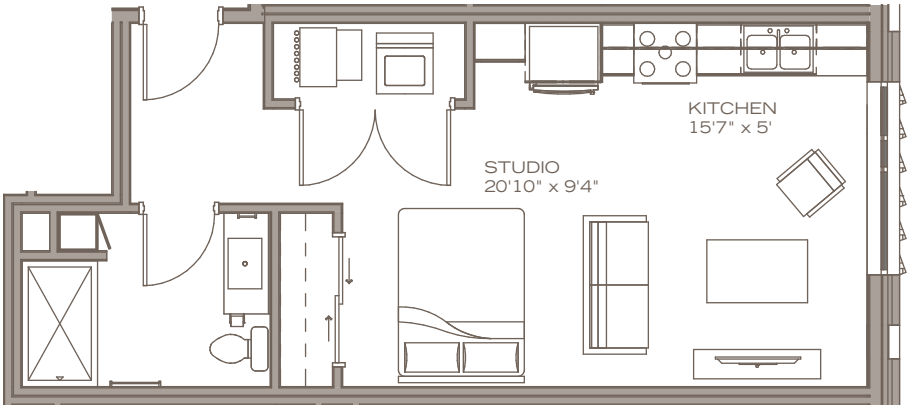

STUDIO
452 sf
Levels 2-4

D

PRICING:

UNIT/FLOOR:

300 WEST FLORIDA STREET, MILWAUKEE, WISCONSIN 53204

414.973.2277

timberloftsmke.com

Specifications, equipment, dimensions and prices are subject to change without notice. Dimensions and square footages shown are approximate and do not include balconies.