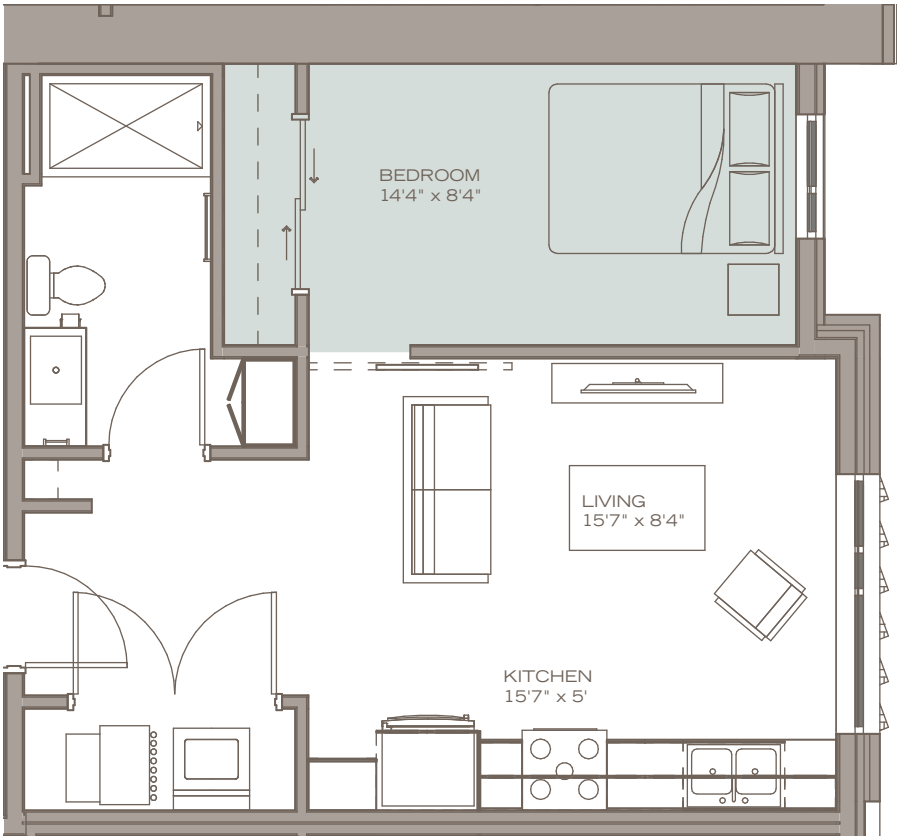

STUDIO
519 sf
Levels 2-4

C

PRICING:

UNIT/FLOOR:

300 WEST FLORIDA STREET, MILWAUKEE, WISCONSIN 53204

414.973.2277

timberloftsmke.com

Specifications, equipment, dimensions and prices are subject to change without notice. Dimensions and square footages shown are approximate and do not include balconies.