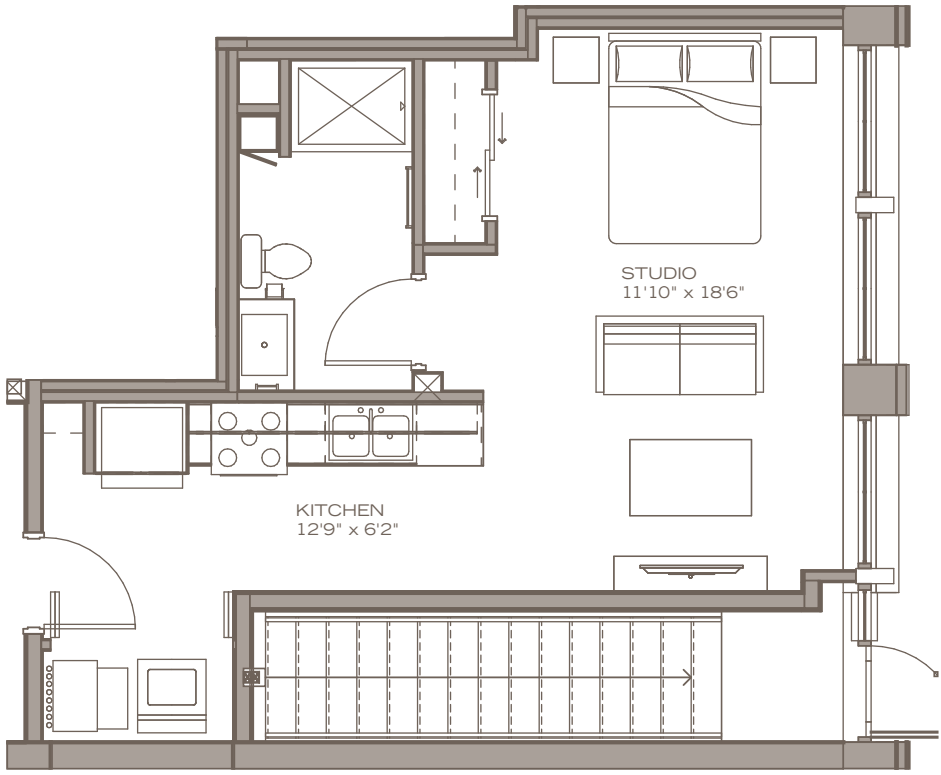

STUDIO
424 sf
Level 1

B1

PRICING:	UNIT/FLOOR:
300 WEST FLORIDA STREET, MILWAUKEE, WISCONSIN 53204	
414.973.2277	timberloftsmke.com  

Specifications, equipment, dimensions and prices are subject to change without notice. Dimensions and square footages shown are approximate and do not include balconies.