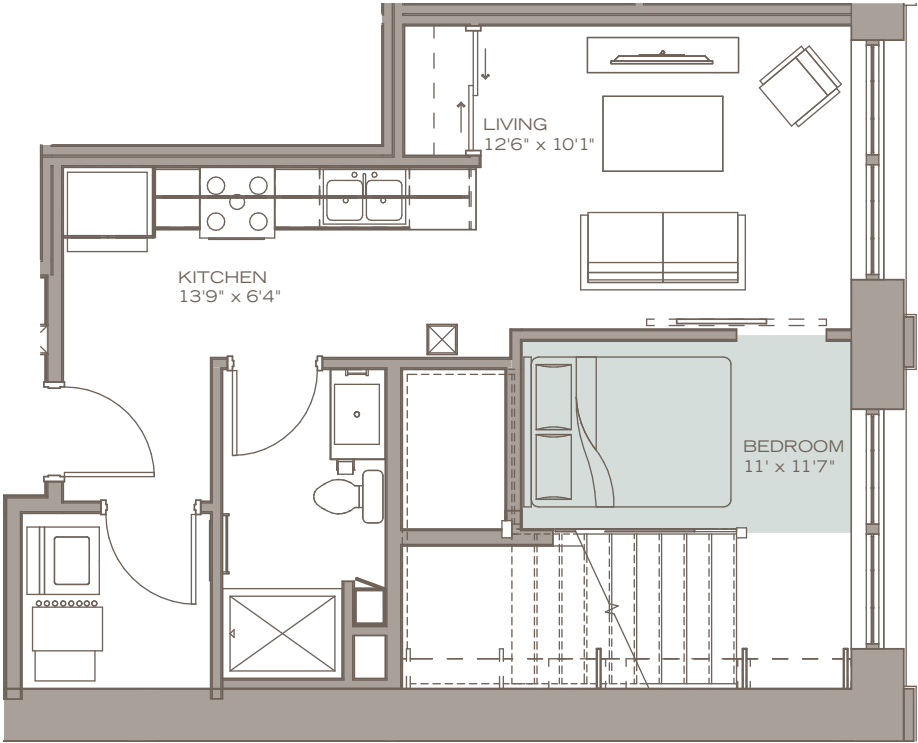

STUDIO
547-568 sf
Levels 2-5

B

timber
LOFTS
WALKERS POINT

PRICING:

UNIT/FLOOR:

300 WEST FLORIDA STREET, MILWAUKEE, WISCONSIN 53204

414.973.2277

timberloftsmke.com

Specifications, equipment, dimensions and prices are subject to change without notice. Dimensions and square footages shown are approximate and do not include balconies.