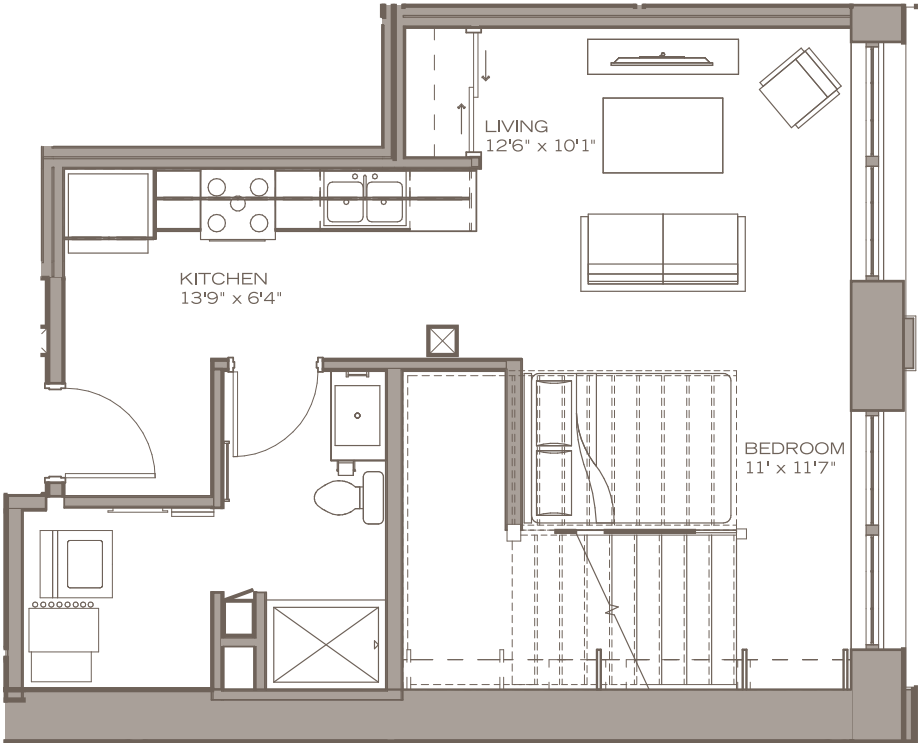

STUDIO
547-568 sf
Levels 2-5

B

PRICING:

UNIT/FLOOR:

300 WEST FLORIDA STREET, MILWAUKEE, WISCONSIN 53204

414.973.2277

timberloftsmke.com

Specifications, equipment, dimensions and prices are subject to change without notice. Dimensions and square footages shown are approximate.