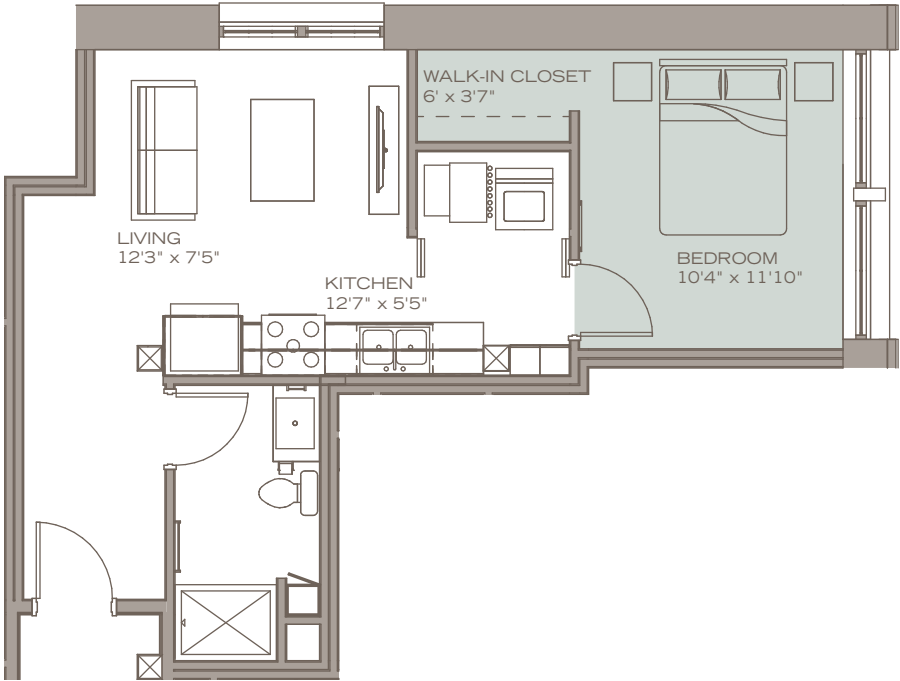

STUDIO  
500 sf  
Level 1

A1

PRICING:

UNIT/FLOOR:

300 WEST FLORIDA STREET, MILWAUKEE, WISCONSIN 53204

414.973.2277

timberloftsmke.com

Specifications, equipment, dimensions and prices are subject to change without notice. Dimensions and square footages shown are approximate and do not include balconies.