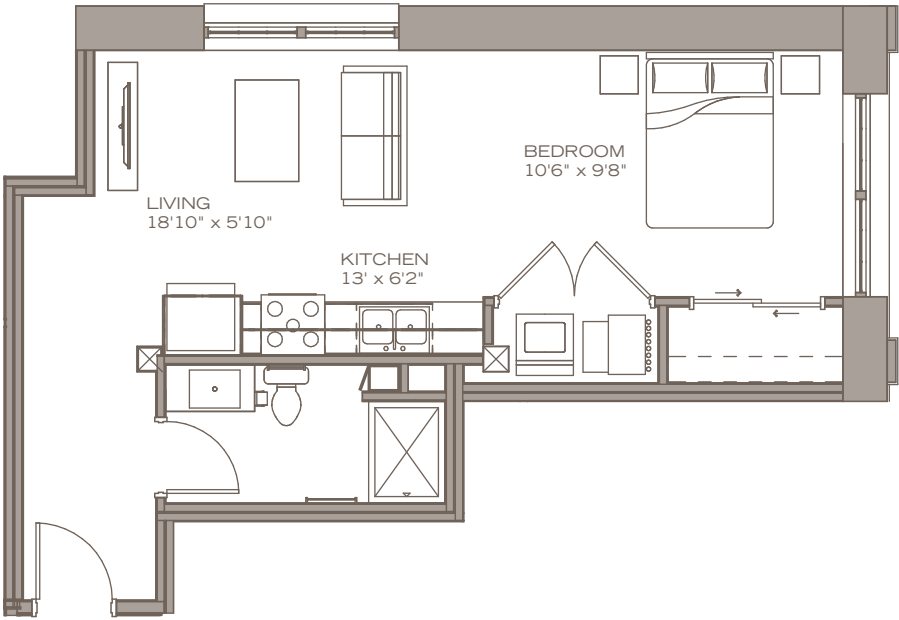

STUDIO
519-540 sf
Levels 2-5

A

timber
LOFTS
WALKERS POINT

PRICING:

UNIT/FLOOR:

300 WEST FLORIDA STREET, MILWAUKEE, WISCONSIN 53204

414.973.2277

timberloftsmke.com

Specifications, equipment, dimensions and prices are subject to change without notice. Dimensions and square footages shown are approximate and do not include balconies.