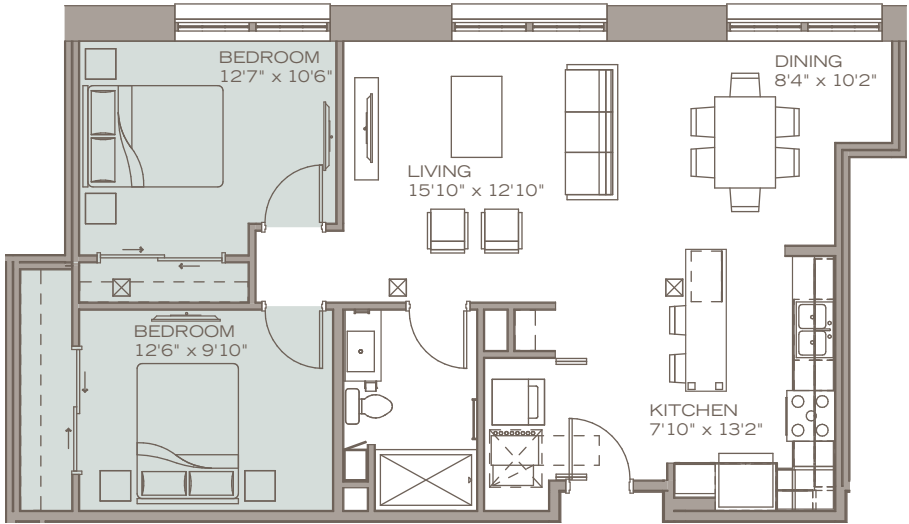

2 BED
1 BATH
933-936 sf
Levels 4-5

2B

PRICING:	UNIT/FLOOR:
300 WEST FLORIDA STREET, MILWAUKEE, WISCONSIN 53204	
414.973.2277	timberloftsmke.com  

Specifications, equipment, dimensions and prices are subject to change without notice. Dimensions and square footages shown are approximate and do not include balconies.