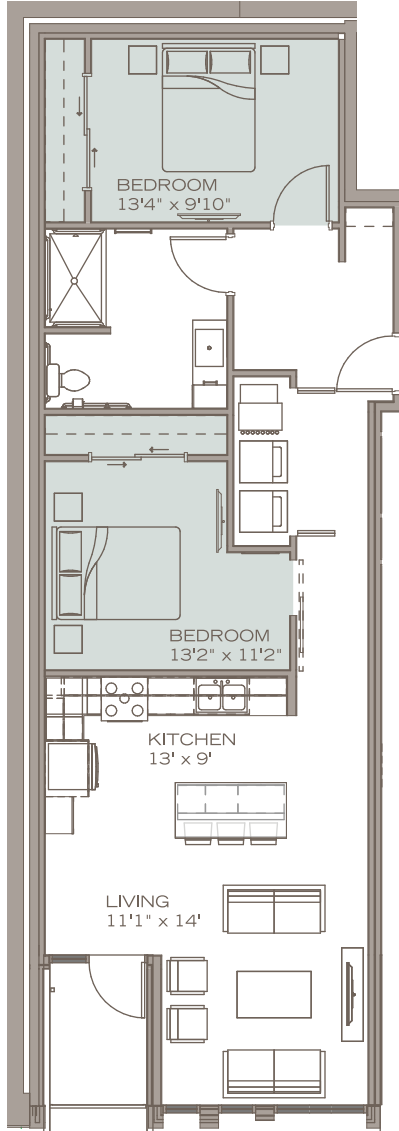

2 BED
1 BATH
991 sf
Levels 2-4

2A

PRICING:

UNIT/FLOOR:

300 WEST FLORIDA STREET, MILWAUKEE, WISCONSIN 53204

414.973.2277 | timberloftsmke.com

Specifications, equipment, dimensions and prices are subject to change without notice. Dimensions and square footages shown are approximate.