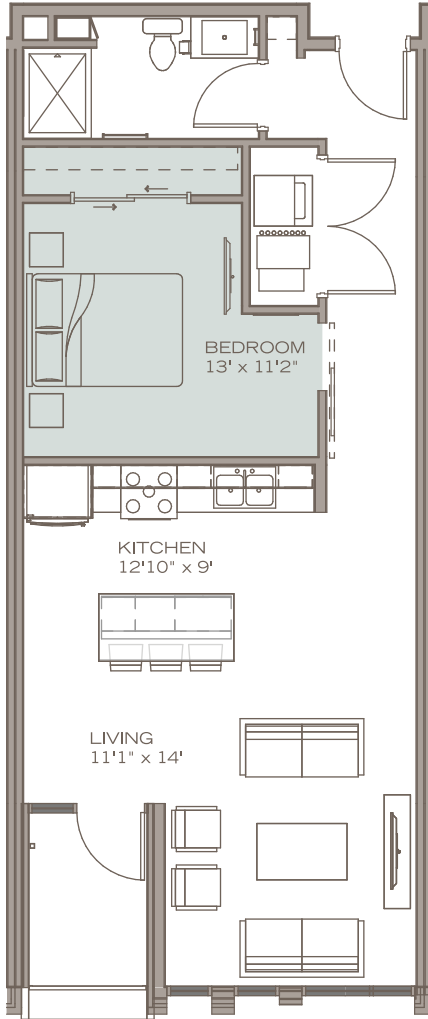

1 BED  
1 BATH  
738 sf  
Levels 3-4

1Ea

timber  
LOFTS  
WALKERS POINT

PRICING:

UNIT/FLOOR:

300 WEST FLORIDA STREET, MILWAUKEE, WISCONSIN 53204

414.973.2277

timberloftsmke.com

Specifications, equipment, dimensions and prices are subject to change without notice. Dimensions and square footages shown are approximate.