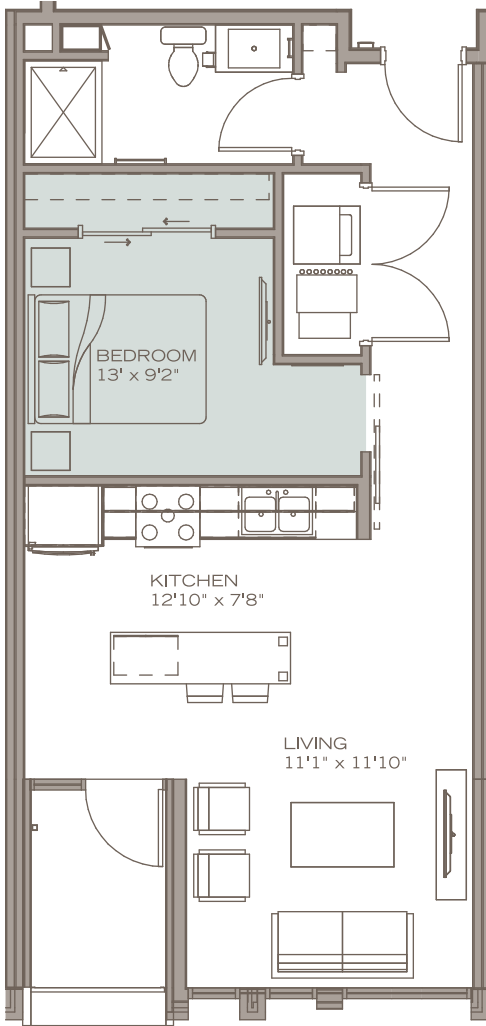

1 BED  
1 BATH  
633 sf  
Levels 2-4

1E

PRICING:

UNIT/FLOOR:

300 WEST FLORIDA STREET, MILWAUKEE, WISCONSIN 53204

414.973.2277

timberloftsmke.com

Specifications, equipment, dimensions and prices are subject to change without notice. Dimensions and square footages shown are approximate.