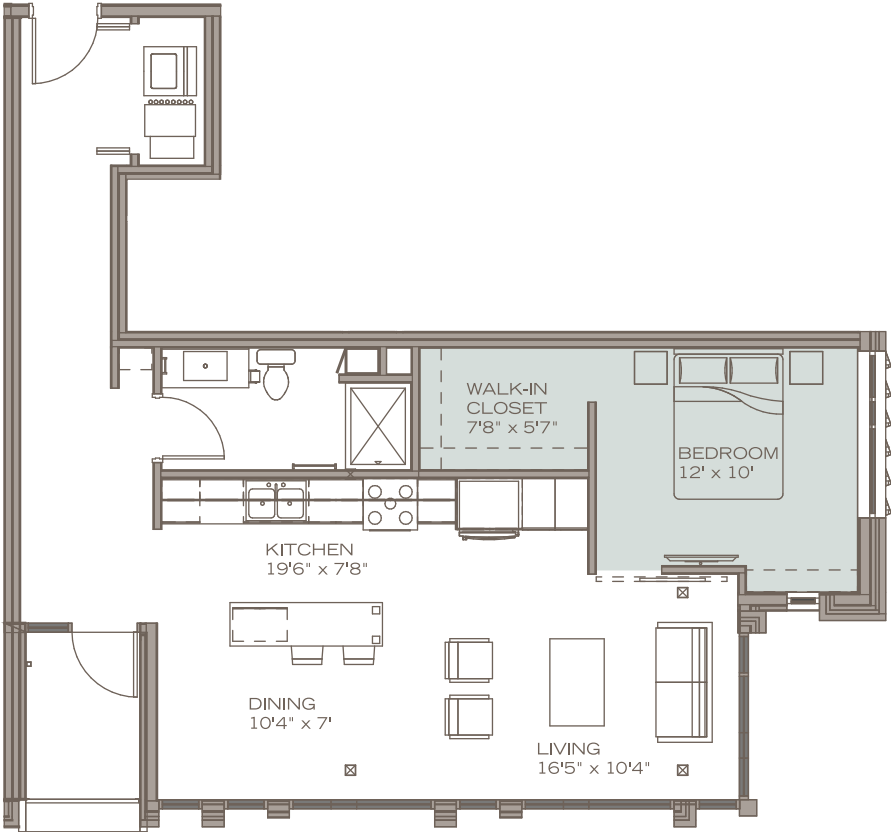

1 BED
1 BATH
825 sf
Levels 2-4

1D

PRICING:

UNIT/FLOOR:

300 WEST FLORIDA STREET, MILWAUKEE, WISCONSIN 53204

414.973.2277

timberloftsmke.com

Specifications, equipment, dimensions and prices are subject to change without notice. Dimensions and square footages shown are approximate.