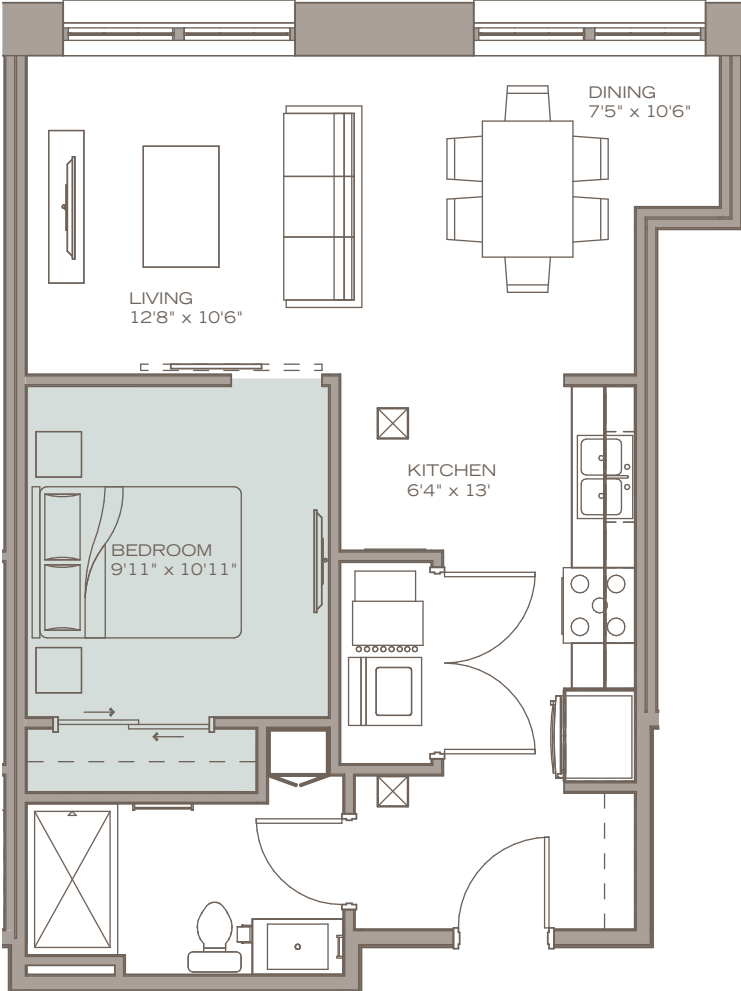

1 BED  
1 BATH  
609-618 sf  
Levels 1-3

1Cb

timber  
LOFTS  
WALKERS POINT

PRICING:

UNIT/FLOOR:

300 WEST FLORIDA STREET, MILWAUKEE, WISCONSIN 53204

414.973.2277

timberloftsmke.com

Specifications, equipment, dimensions and prices are subject to change without notice. Dimensions and square footages shown are approximate and do not include balconies.