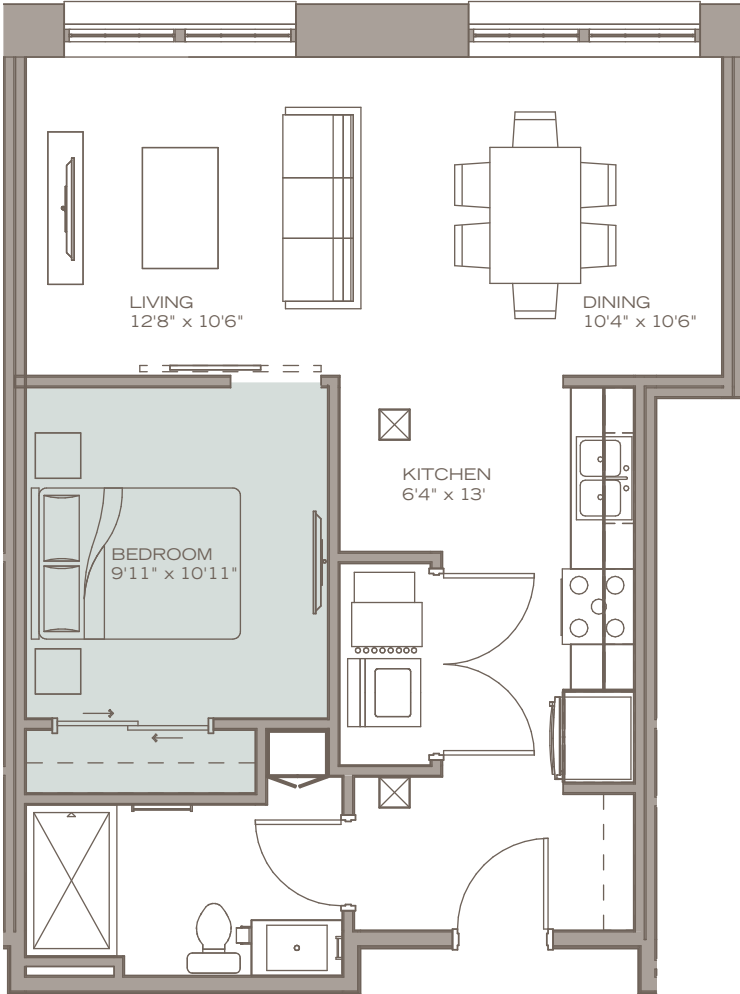

1 BED  
1 BATH  
625-646 sf  
Levels 1-5

# 1Ca

timber  
LOFTS  
WALKERS POINT

PRICING:

UNIT/FLOOR:

300 WEST FLORIDA STREET, MILWAUKEE, WISCONSIN 53204

414.973.2277

timberloftsmke.com

Specifications, equipment, dimensions and prices are subject to change without notice. Dimensions and square footages shown are approximate and do not include balconies.