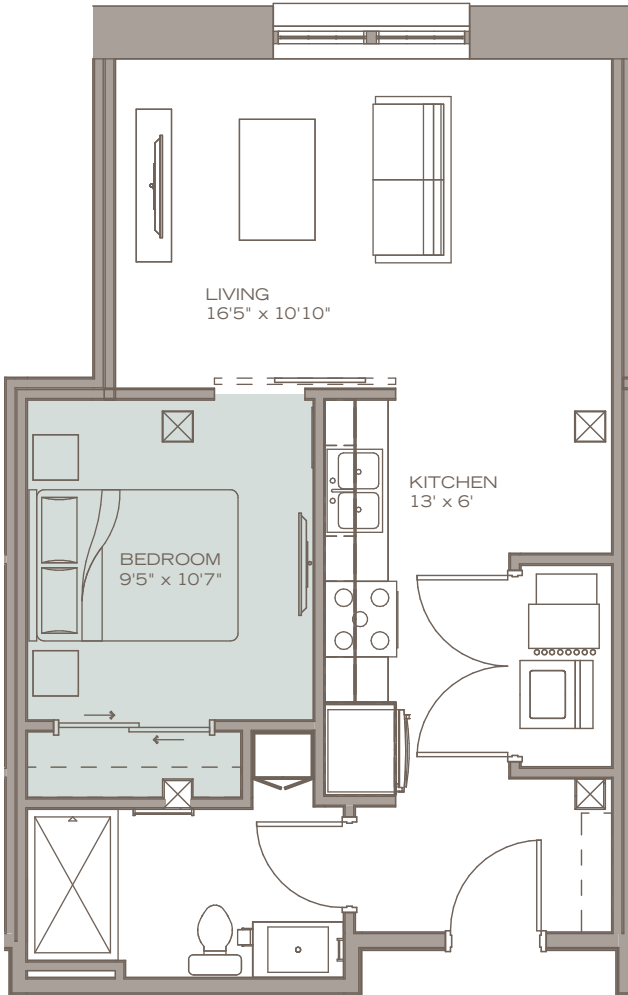

1 BED
1 BATH
540-555 sf
Levels 1-5

1B

timber
LOFTS
WALKERS POINT

PRICING:

UNIT/FLOOR:

300 WEST FLORIDA STREET, MILWAUKEE, WISCONSIN 53204

414.973.2277

timberloftsmke.com

Specifications, equipment, dimensions and prices are subject to change without notice. Dimensions and square footages shown are approximate and do not include balconies.