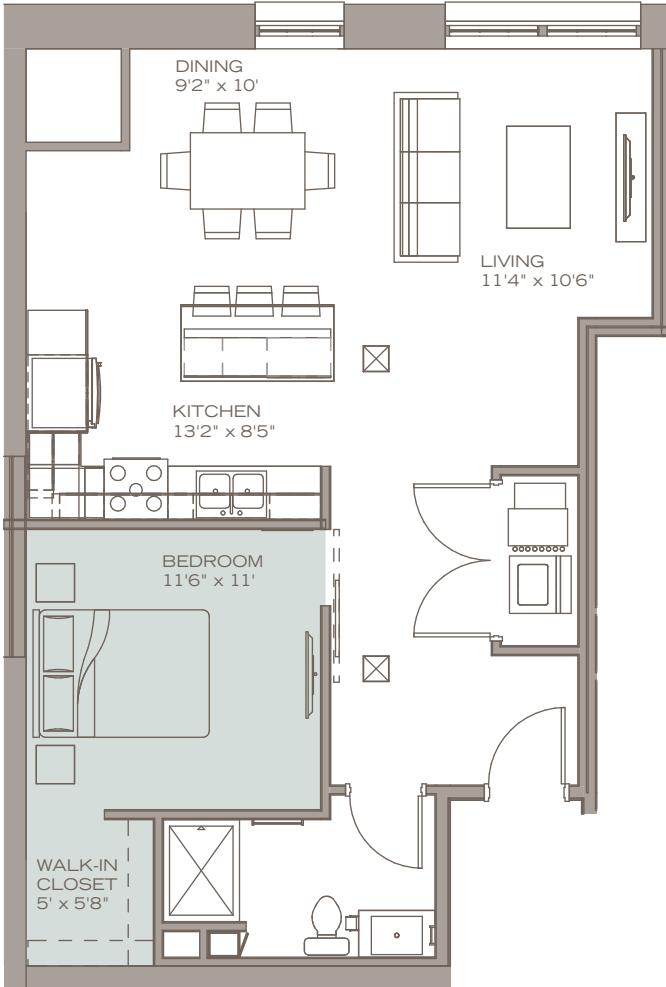

1 BED
1 BATH
750-802 sf
Levels 1-5

1A

PRICING:

UNIT/FLOOR:

300 WEST FLORIDA STREET, MILWAUKEE, WISCONSIN 53204

414.973.2277

timberloftsmke.com

Specifications, equipment, dimensions and prices are subject to change without notice. Dimensions and square footages shown are approximate and do not include balconies.